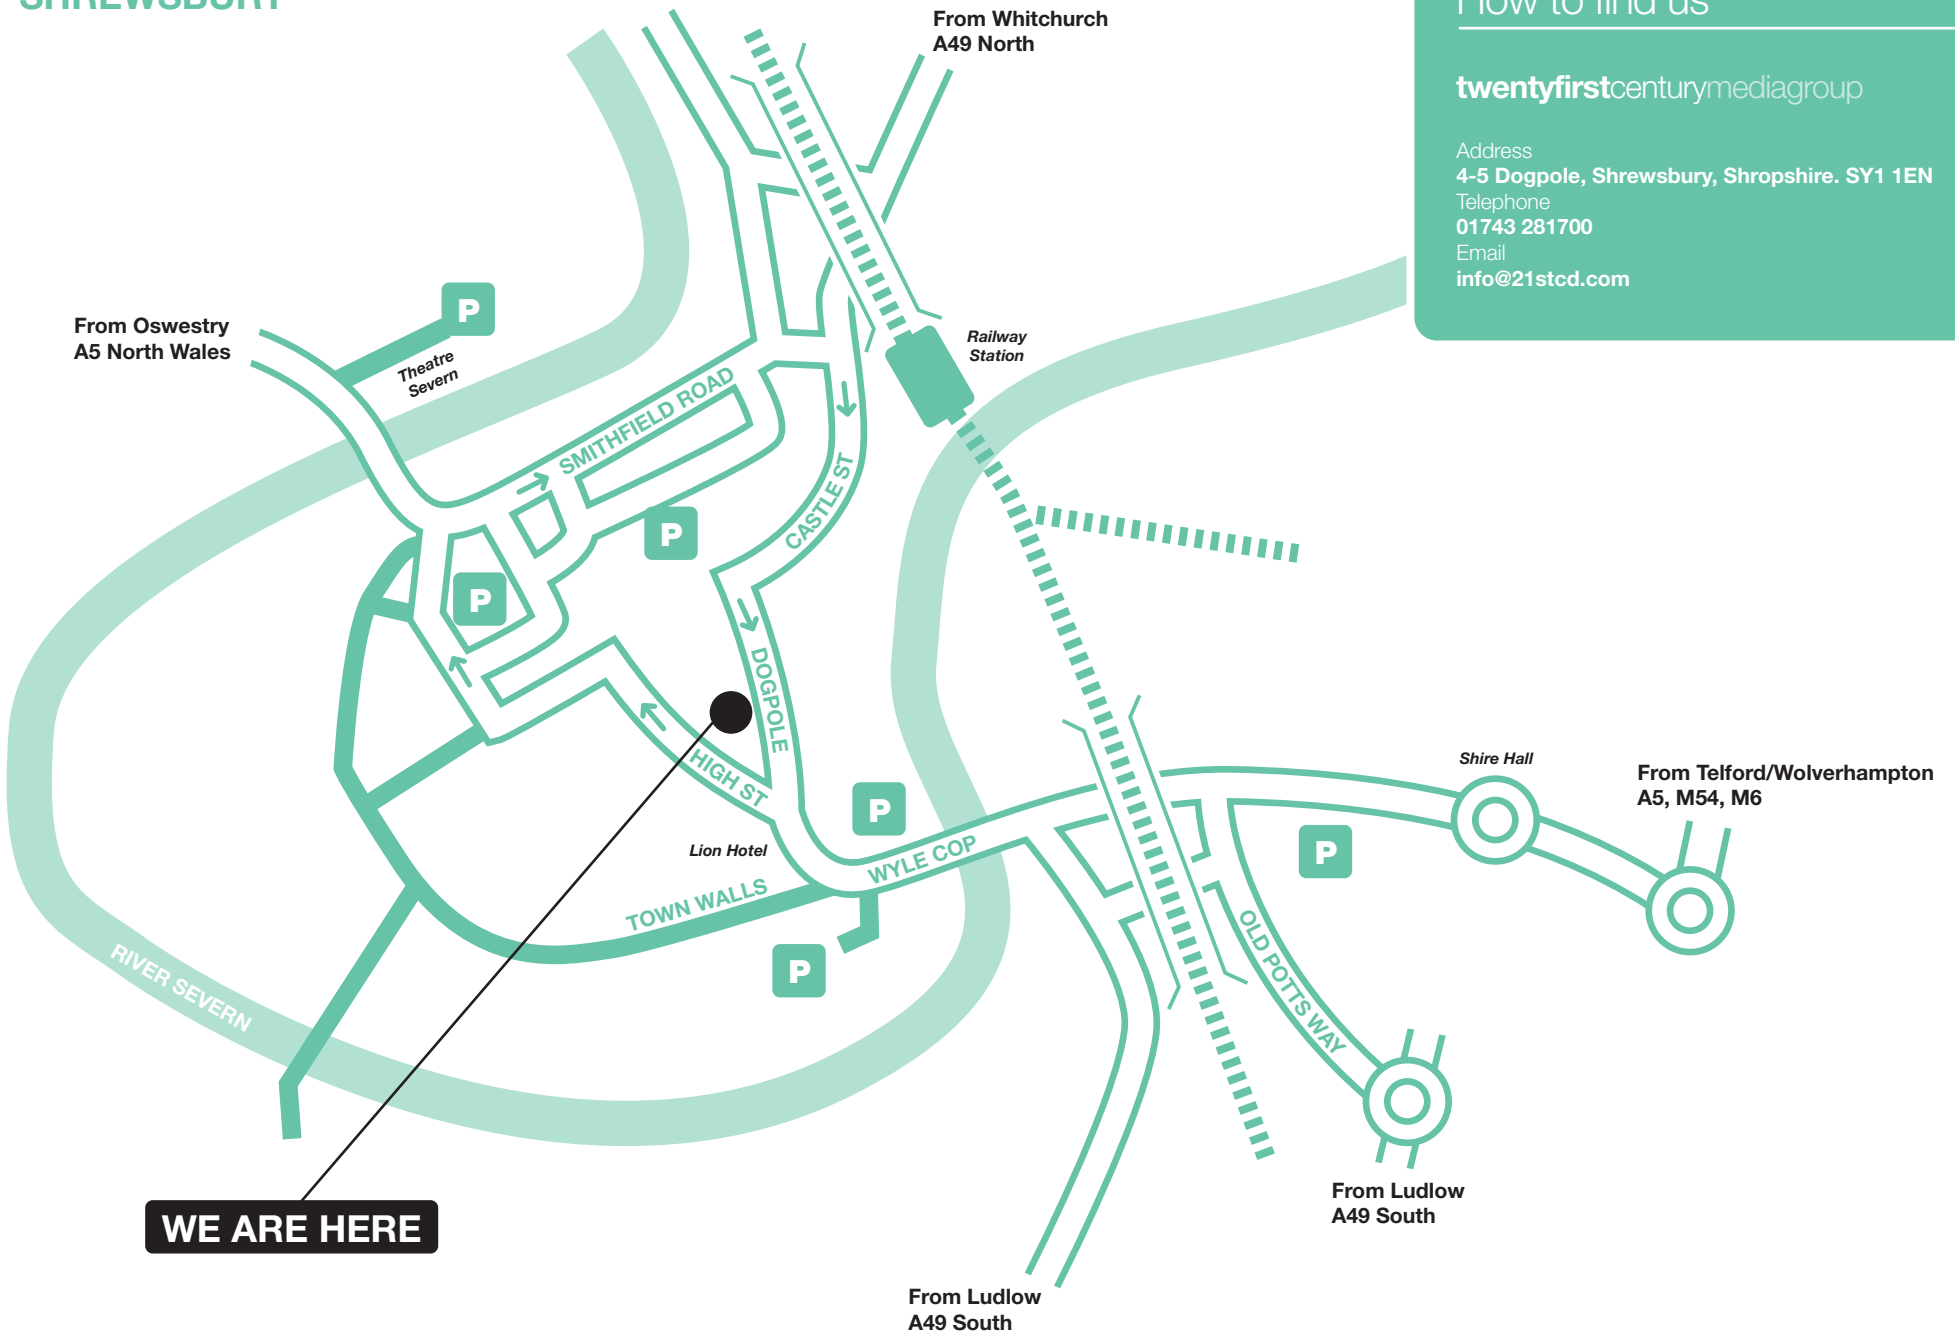

SHREWSBURY

How to find us

twentyfirstcenturymediagroup

Address

4-5 Dogpole, Shrewsbury, Shropshire. SY1 1EN

Telephone

01743 281700

Email